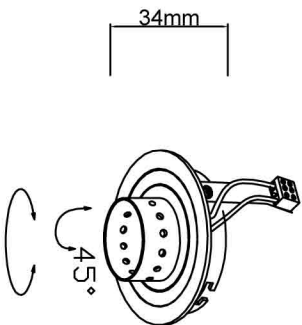

ART. TILT GUN

12V-220V 35W		
GU10 GX5.3 1*MAX35W		
MATERIAL: ALUMINIUM		

∅ 90MM